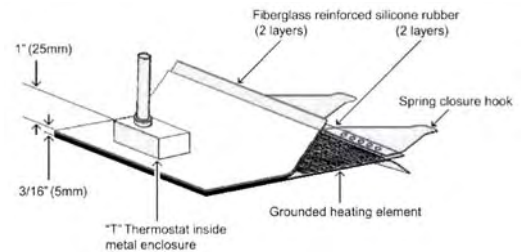

NEMA 7 Controller and High Temperature Limit Indicator Light

Ordering Information:

For T3 Environments

Gallon (Liter) Size	Diameter in (mm)	Total Wattage	Length in (mm)	Width in (mm)	Part Number	
					120VAC	240VAC
30 (114)	18.6 (473)	1000	58.5 (1496)	8 (203)	DHCX131000T3	DHCX231000T3
55 (208)	22.3 (565)	1300	70.0 (1778)	8 (203)	DHCX151300T3	DHCX251300T3

For T4A Environments

Gallon (Liter) Size	Diameter in (mm)	Total Wattage	Length in (mm)	Width in (mm)	Part Number	
					120VAC	240VAC
30 (114)	18.6 (473)	1000	58.5 (1496)	8 (203)	DHCX131000T4A	DHCX231000T4A
55 (208)	22.3 (565)	1300	70.0 (1778)	8 (203)	DHCX151300T4A	DHCX251300T4A

Ordering Option: Without controlling thermostat and pilot light. Replace "C" with "N" in part number. External control is required with this option.