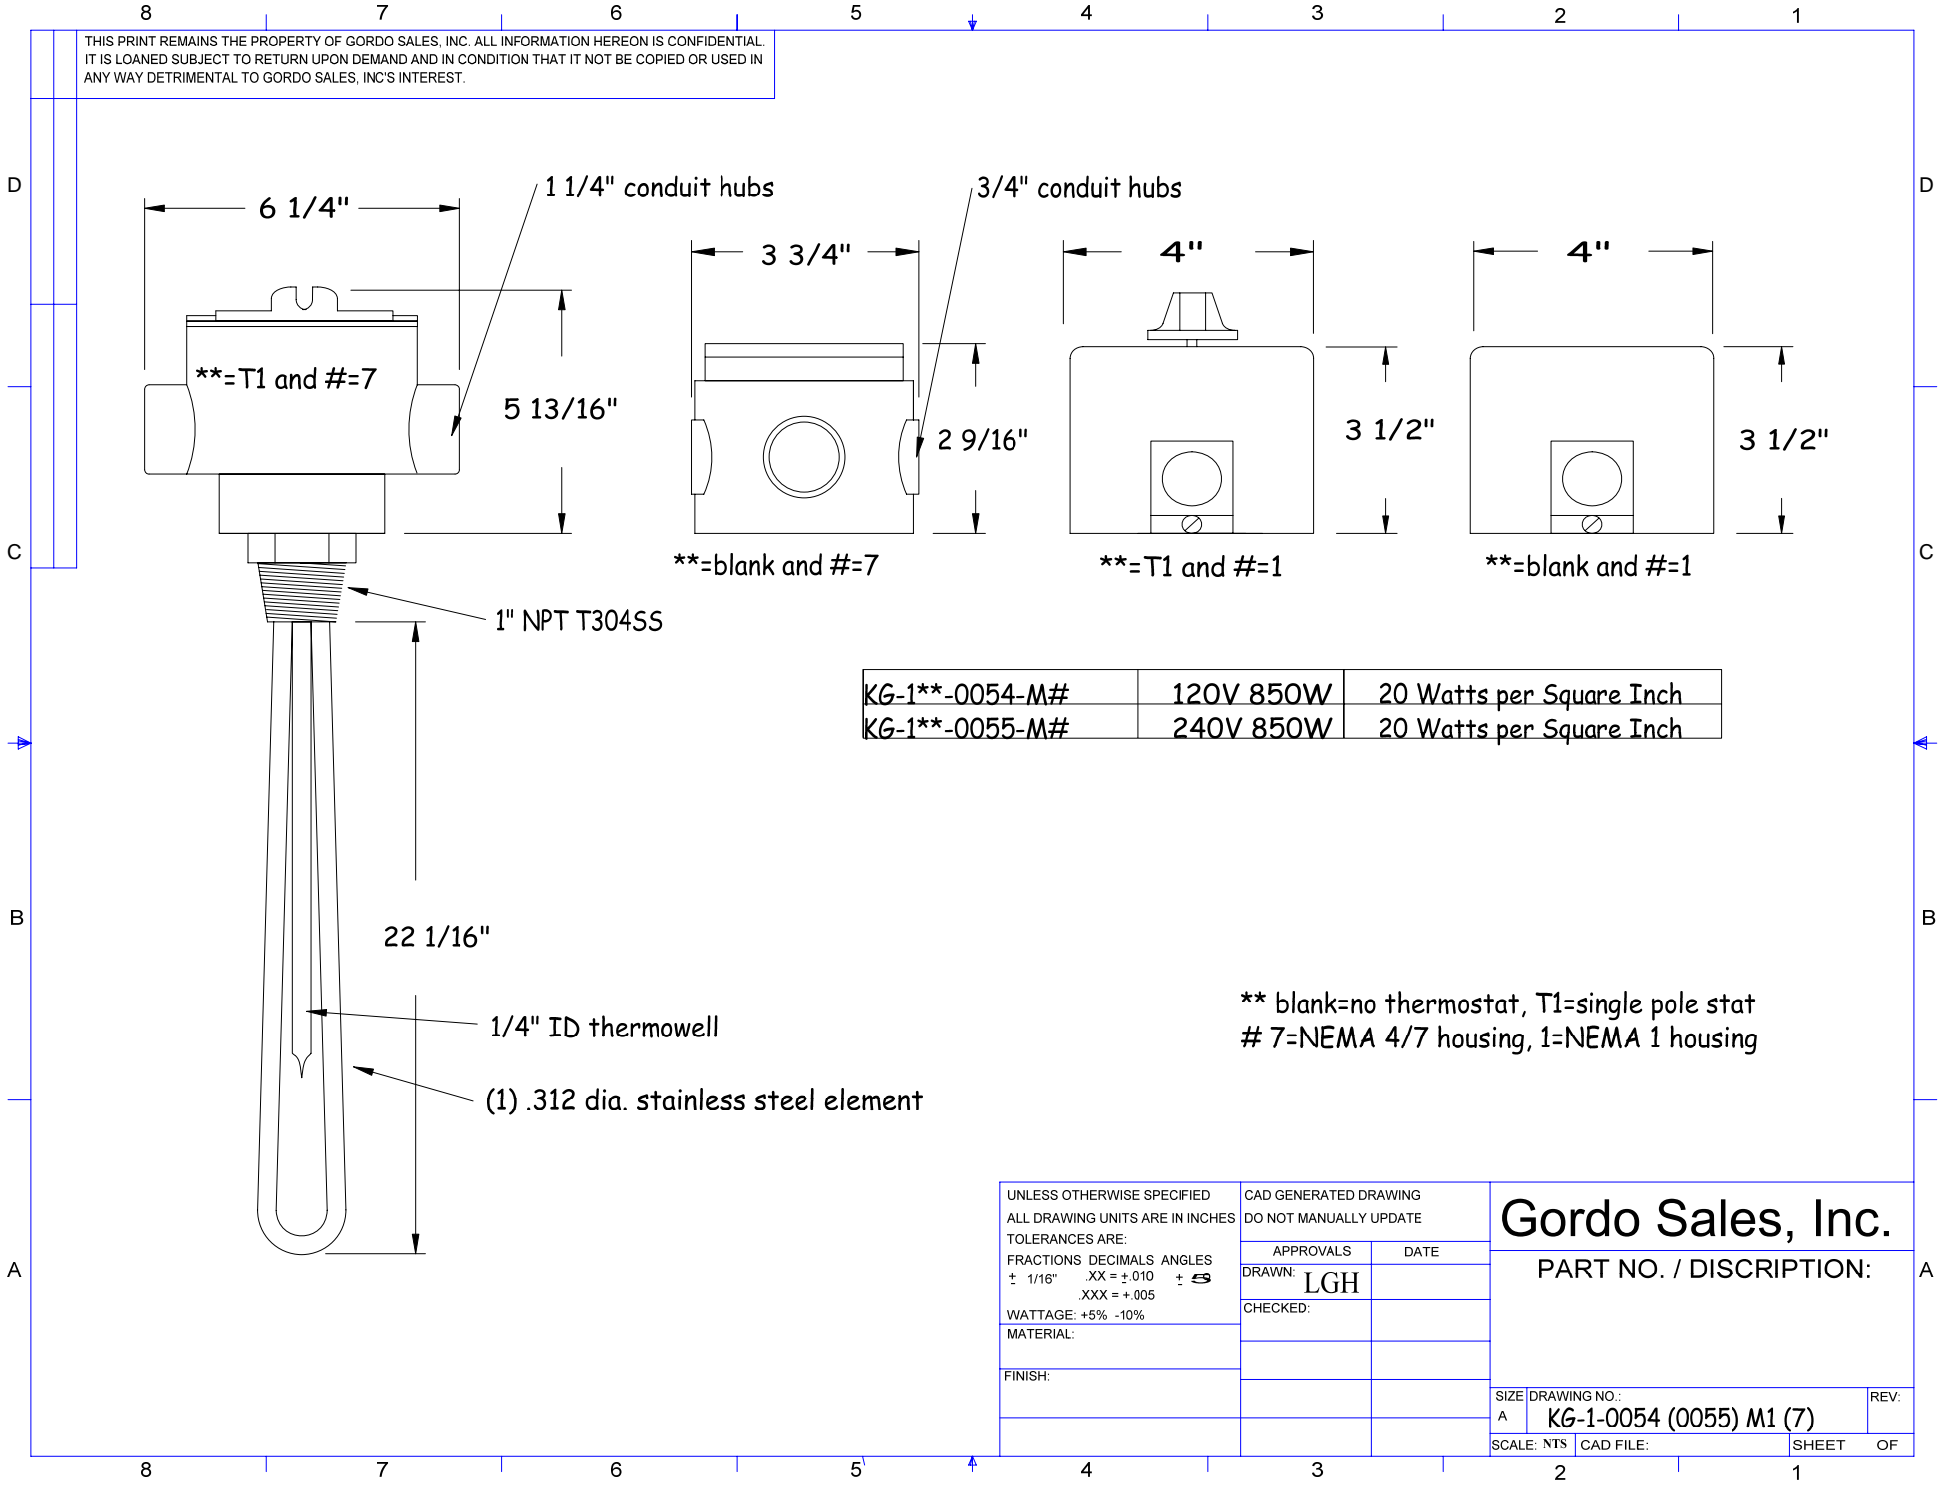

KG-1**-0054-M#	120V 850W	20 Watts per Square Inch
KG-1**-0055-M#	240V 850W	20 Watts per Square Inch

** blank=no thermostat, T1=single pole stat
7=NEMA 4/7 housing, 1=NEMA 1 housing

UNLESS OTHERWISE SPECIFIED ALL DRAWING UNITS ARE IN INCHES TOLERANCES ARE: FRACTIONS DECIMALS ANGLES ± 1/16" .XX = ±.010 ± 9 .XXX = +.005 WATTAGE: +5% -10% MATERIAL: FINISH:	CAD GENERATED DRAWING DO NOT MANUALLY UPDATE		Gordo Sales, Inc.
	APPROVALS	DATE	
	DRAWN: LGH	CHECKED:	SIZE / DRAWING NO.: A KG-1-0054 (0055) M1 (7)
			SCALE: NTS CAD FILE: SHEET OF