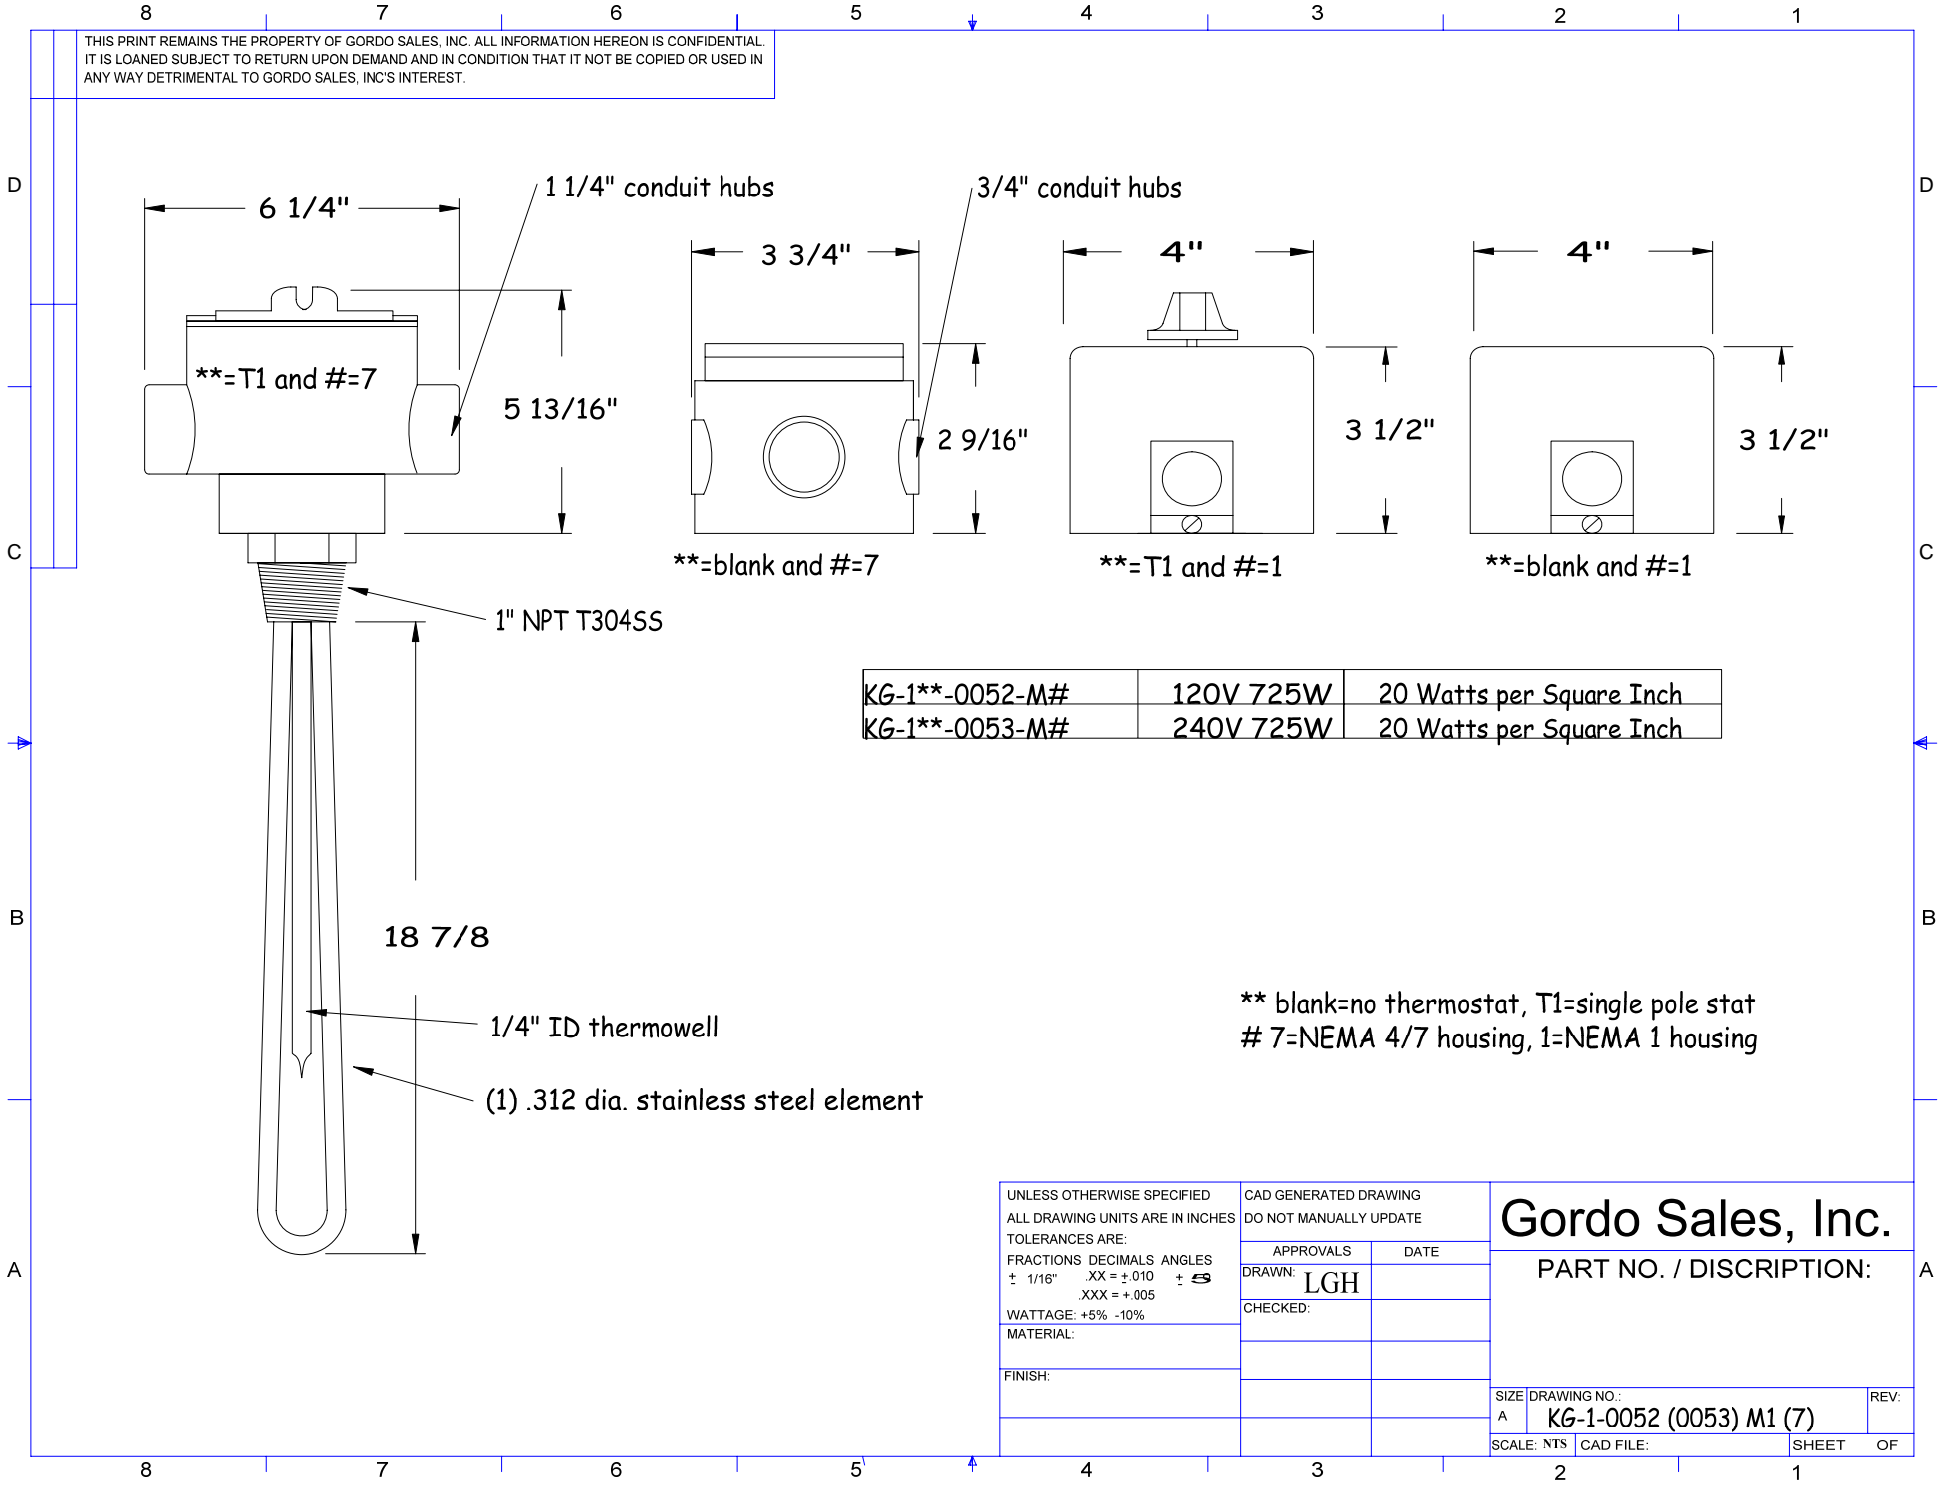

KG-1**-0052-M#	120V 725W	20 Watts per Square Inch
KG-1**-0053-M#	240V 725W	20 Watts per Square Inch

** blank=no thermostat, T1=single pole stat
7=NEMA 4/7 housing, 1=NEMA 1 housing

UNLESS OTHERWISE SPECIFIED ALL DRAWING UNITS ARE IN INCHES TOLERANCES ARE: FRACTIONS DECIMALS ANGLES $\pm 1/16"$ $.XX = \pm .010$ $\pm \text{S}$ $.XXX = +.005$ WATTAGE: +5% -10% MATERIAL: FINISH:	CAD GENERATED DRAWING DO NOT MANUALLY UPDATE		Gordo Sales, Inc. PART NO. / DISCRIPTION:	
	APPROVALS	DATE		
	DRAWN: LGH	CHECKED:	A	KG-1-0052 (0053) M1 (7)
	SCALE: NTS	CAD FILE:	SHEET	OF