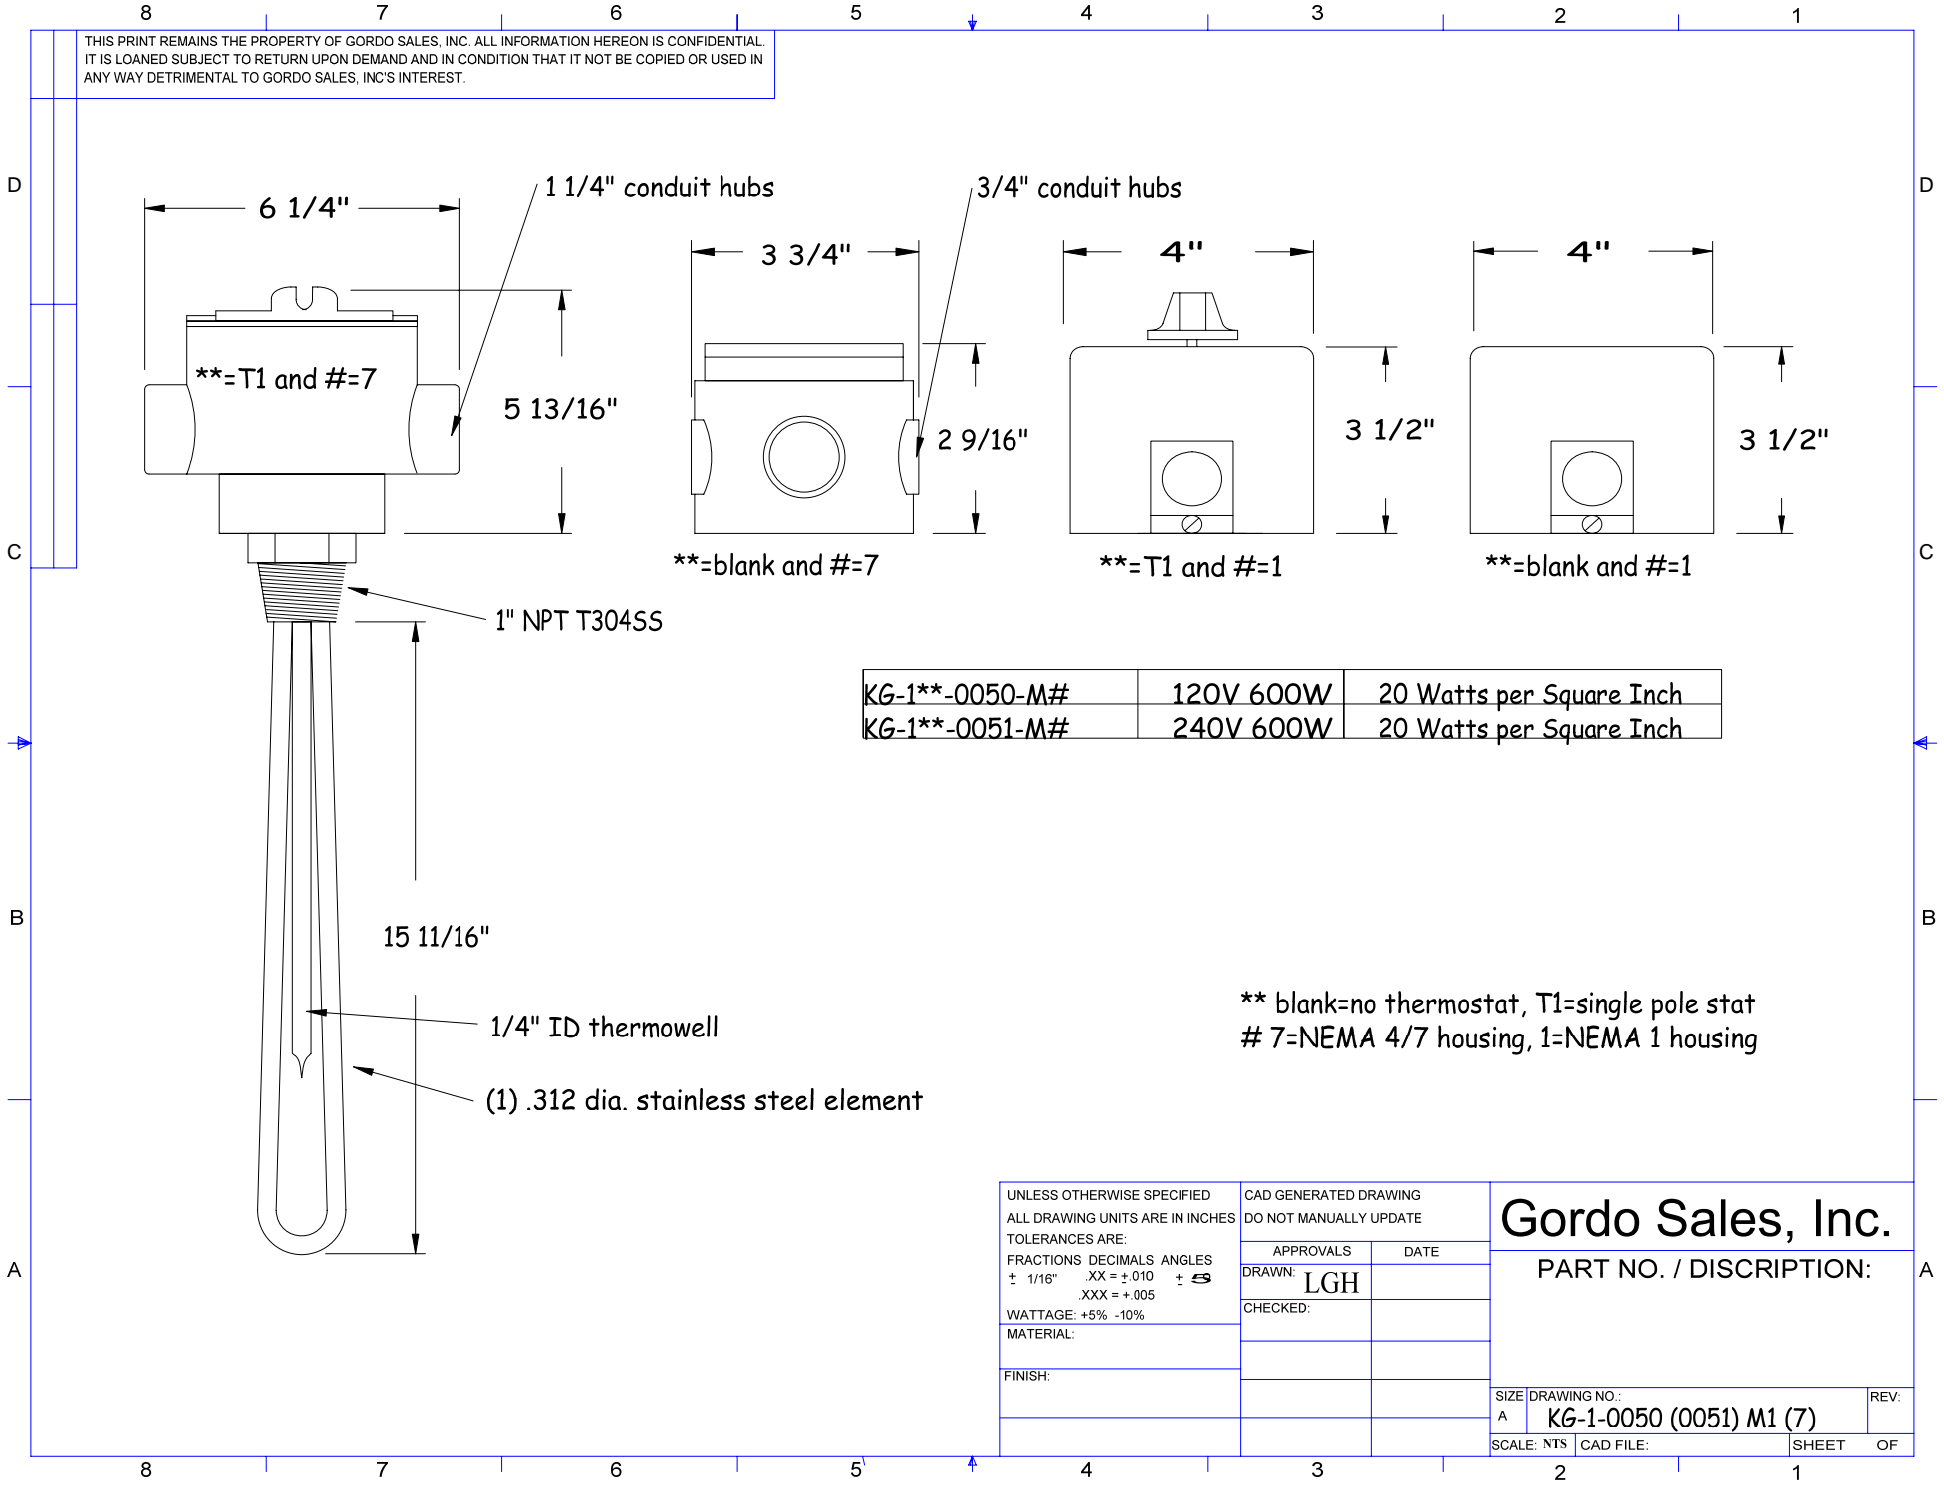

KG-1**-0050-M#	120V 600W	20 Watts per Square Inch
KG-1**-0051-M#	240V 600W	20 Watts per Square Inch

** blank=no thermostat, T1=single pole stat
7=NEMA 4/7 housing, 1=NEMA 1 housing

UNLESS OTHERWISE SPECIFIED ALL DRAWING UNITS ARE IN INCHES TOLERANCES ARE: FRACTIONS DECIMALS ANGLES $\pm 1/16"$ $.XX = \pm .010$ $\pm \text{S}$ $.XXX = +.005$ WATTAGE: +5% -10% MATERIAL: FINISH:	CAD GENERATED DRAWING DO NOT MANUALLY UPDATE		<h1>Gordo Sales, Inc.</h1>	
	APPROVALS	DATE		
	DRAWN: LGH		SIZE DRAWING NO.:	REV:
	CHECKED:		A KG-1-0050 (0051) M1 (7)	
		SCALE: NTS	CAD FILE:	SHEET OF